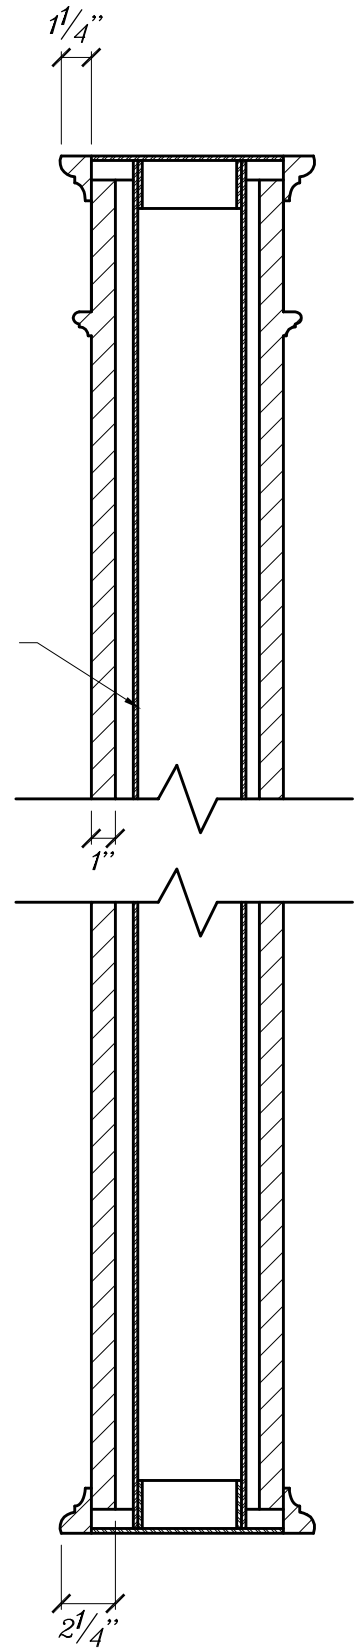

4 1/2" ϕ GALVANIZED
STEEL PIPE

SPECTIS MOULDERS INC.
1-800-685-9981

NOTES:

1. ALL PRODUCTS ARE DRAWN FOR PRESENTATION PURPOSES. THEREFORE IMAGE MAY VARY SLIGHTLY FROM ACTUAL PART.
2. DRAWING INTENT IS TO INDICATE GENERAL ARRANGEMENT. DESIGN AND INTENT OF WORK IS PARTLY DIAGRAMATIC.
3. SPECTIS RESERVES THE RIGHT TO CHANGE ANY PRODUCT DESIGN WITHOUT NOTIFICATION.

CUSTOMER/PRO. NAME & QUOTE#:

STANDARD PRODUCT

TITLE:

SMOOTH BOX
COLUMN

BILL OF MAT / PART #:

SBCS 10144

SCALE:

1/8" = 1"

DATE:

12/01/04

DWG BY:

JB

REV