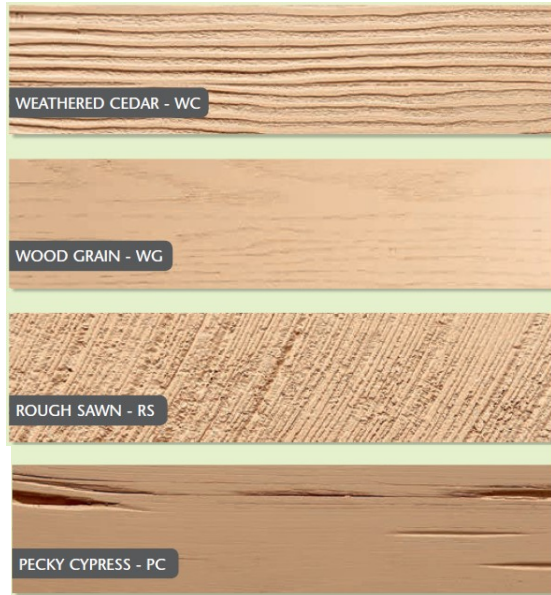

SPECTIS MOULDERS

Textured Products

This has been a year of renovations as our travels have been restricted. Renovations bring a sense of renewal and renewal is always welcome.

WOOD GRAINS

What looks like **oak woodgrain**, stains to look like wood but is light and easy to install? BL 3164WG, page 72—one of our many textured blocks.

Other 'wood-like' textures we make are **weathered cedar**, which highlights a deeper grain, **rough sawn** and **pecky cypress** textures. All of these textures can be seen on page 253 of our catalogue.

STONE TEXTURES

How about **stucco** or **concrete** texture?

Fossil stone, stucco stone or concrete texture are popular for balusters, railings, newel posts and columns.

If you see a standard item that your customer would like in a texture, it will require a custom quote since we cannot simply use an existing mould, but like always, contact us for a quote!