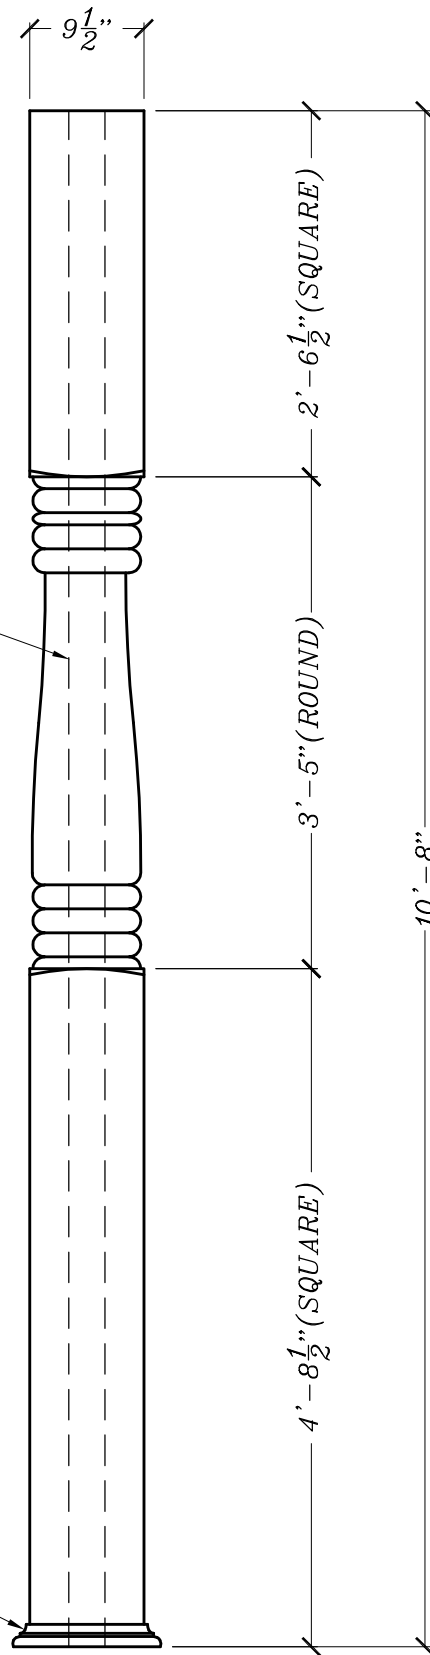

ROUND
HSS 2.875" x .125"

MD 1077

SPECTIS MOULDERS INC.
1-800-685-9981

NOTES:

1. ALL PRODUCTS ARE DRAWN FOR PRESENTATION PURPOSES. THEREFORE IMAGE MAY VARY SLIGHTLY FROM ACTUAL PART.
2. DRAWING INTENT IS TO INDICATE GENERAL ARRANGEMENT. DESIGN AND INTENT OF WORK IS PARTLY DIAGRAMATIC.
3. SPECTIS RESERVES THE RIGHT TO CHANGE ANY PRODUCT DESIGN WITHOUT NOTIFICATION.

CUSTOMER/PRO. NAME & QUOTE#:

STANARD PRODUCT

TITLE:

PP3205

BILL OF MAT / PART #:

PORCH POST

SCALE:

1/8" = 1"